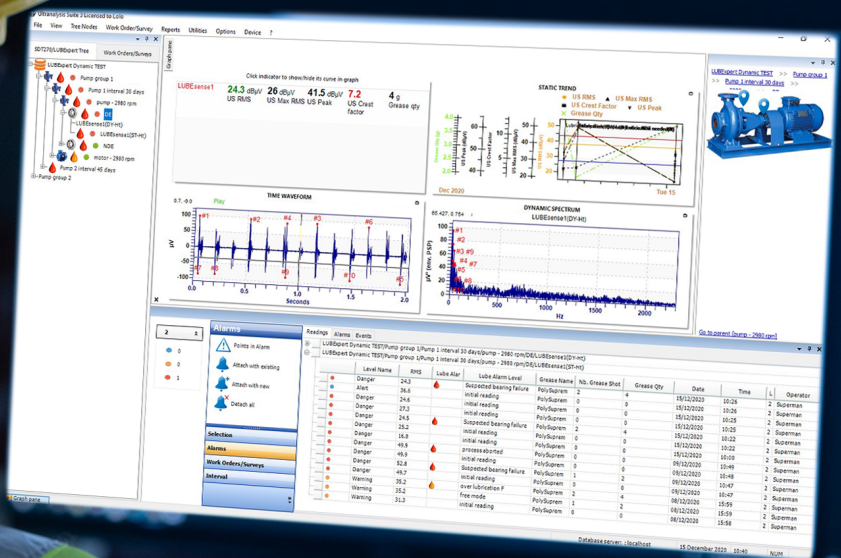

LUBExpert

Grease Bearings Right

DOUBLE DATA COLLECTION

- NO ADDITIONAL ATTENTION
- NO ADDITIONAL RESOURCES
- NO ADDITIONAL TIME

The LUBExpert Dynamic Option delivers advanced analysis of bearing condition. During grease replenishment, dynamic data is captured in the background. These outcomes are fed to the condition monitoring team to help assess real-time bearing condition.