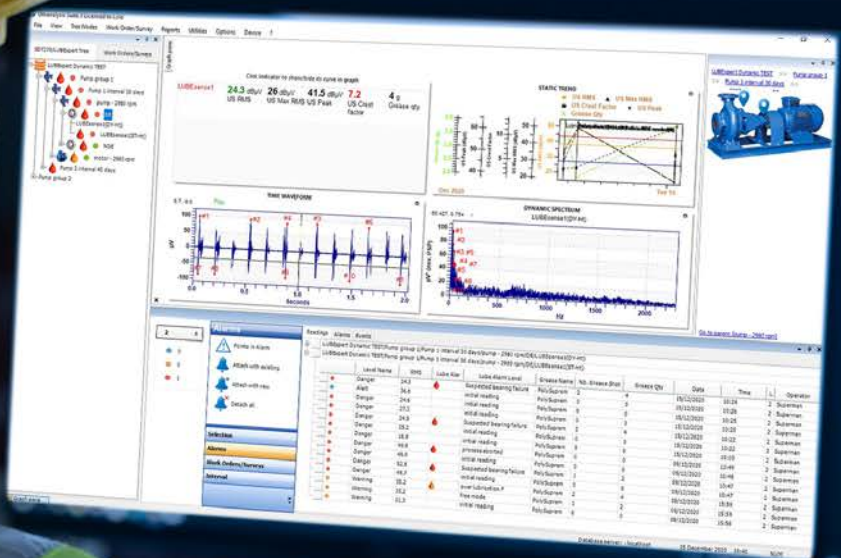

LUBExpert

Grease Bearings Right

DOUBLE DATA COLLECTION

- NO ADDITIONAL ATTENTION
- NO ADDITIONAL RESOURCES
- NO ADDITIONAL TIME

The LUBExpert Dynamic Option delivers advanced analysis of bearing condition. During grease replenishment, dynamic data is captured in the background. These outcomes are fed to the condition monitoring team to help assess real-time bearing condition.